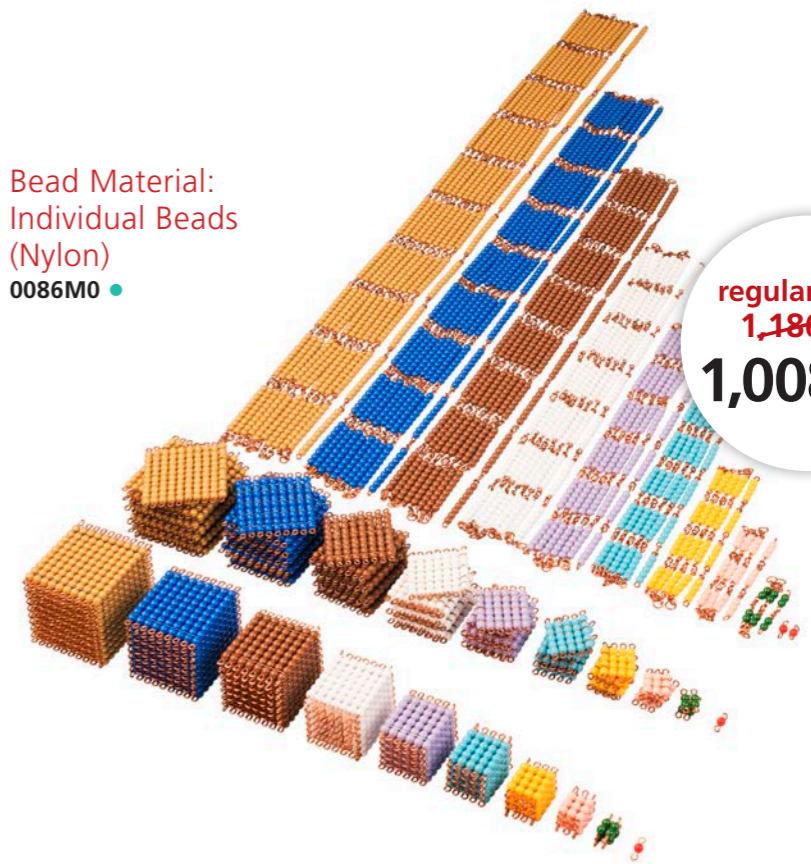

regular price  
~~435.55~~  
**370.22**

**Bead Material Cabinet**  
176000

**Bead Material:**  
**Individual Beads (Glass)**  
0086G0

This extensive set of Bead Material is used for teaching the exercises of linear and skip-counting the quantities of the squares and cubes of the numbers 1-10. It prepares the child for later activities in multiplication, squaring and cubing, as well as base number work.

15%  
discount  
regular price  
~~1,383.20~~  
**1,175.72**

**Bead Material:**  
**Individual Beads (Nylon)**  
0086M0

regular price  
~~1,186.12~~  
**1,008.20**

**Multiplication Board**

008700 •

The Multiplication Board is used for practice with the multiplication tables 1 x 1 through 10 x 10.