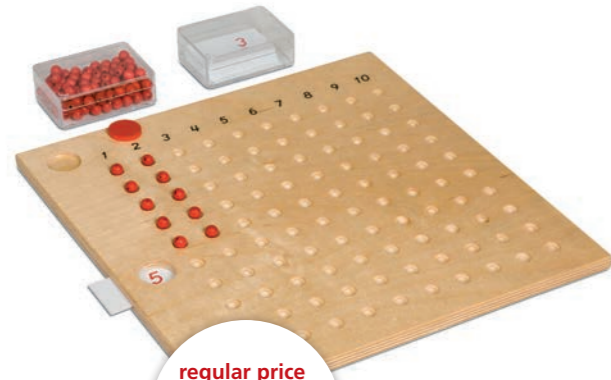

regular price  
~~435.55~~  
**370.22**

**Bead Material Cabinet**  
176000

**Bead Material:**  
**Individual Beads (Glass)**  
0086G0

This extensive set of Bead Material is used for teaching the exercises of linear and skip-counting the quantities of the squares and cubes of the numbers 1-10. It prepares the child for later activities in multiplication, squaring and cubing, as well as base number work.

15%  
discount  
regular price  
~~1,383.20~~  
**1,175.72**

**Bead Material:**  
**Individual Beads (Nylon)**  
0086M0

regular price  
~~1,186.12~~  
**1,008.20**

**Multiplication Board**

008700 •

The Multiplication Board is used for practice with the multiplication tables 1 x 1 through 10 x 10.