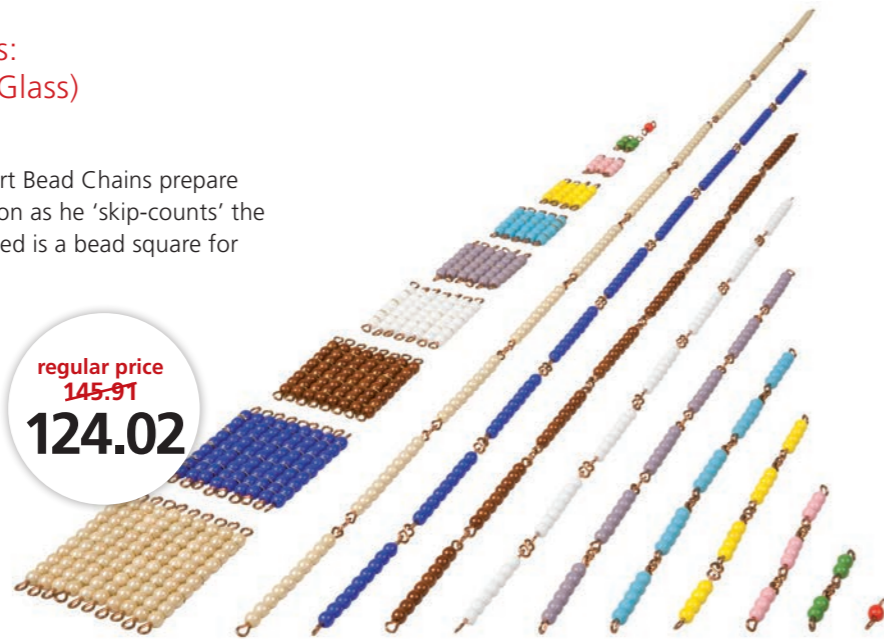

**Short Bead Chains:
Individual Beads (Glass)**
0080G0 •

The exercises of the Short Bead Chains prepare the child for multiplication as he 'skip-counts' the bead chains. Also included is a bead square for each number 1-10.

regular price
~~145.91~~
124.02

regular price
~~191.78~~
163.01

**Golden Bead Chain Of 1000:
Individual Beads (Glass)**
0079G0 •

100 gold colored sticks of ten