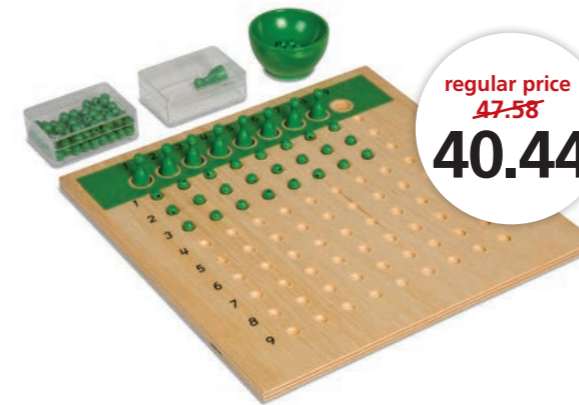

regular price ~~277.99~~  
**236.29**

**Small Bead Frame Activity Set**  
060401

regular price ~~54.70~~  
**46.50**

regular price ~~75.97~~  
**64.53**

**Large Bead Frame**  
009400 ●

The Large Bead Frame forms the bridge to abstraction for the decimal system exercises of multiplication.

**Large Bead Frame Activity Set**  
060501

regular price ~~62.50~~  
**53.13**

regular price ~~47.58~~  
**40.44**

**Unit Division Board**  
0096A0 ●

Using the Unit Division Board, the child practices the tables of division with the dividends 1–81 and divisors 1–9.