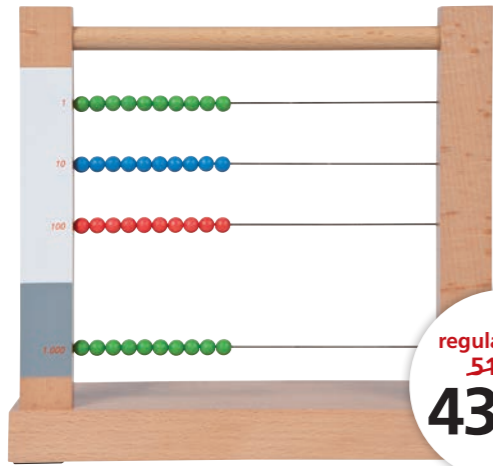

The Colored Bead Stairs are used for activities of addition, subtraction and multiplication. Includes a hardwood box with lid.

**Colored Bead Stairs - 10 Sets: Individual Beads (Glass)**

0090AG •

regular price  
~~123.03~~

**104.58**

Use Code  
**BEADS**  
for special  
pricing

regular price  
~~63.54~~

**54.01**

**Colored Bead Bars Activity Set**

063701

**Small Bead Frame**  
009300 ●

The Small Bead Frame forms the bridge to abstraction for the decimal system exercises of addition and subtraction.

regular price ~~51.17~~  
**43.49**

**Long Division**  
009500 ●

The Long Division material forms the bridge to abstraction for the decimal system exercises of division. The set consists of 4 color-coded division boards and a wooden tray that holds the 7 racks of tubes with beads, 7 cups and 36 skittles.

regular price ~~277.99~~  
**236.29**

**Small Bead Frame Activity Set**  
060401

regular price ~~54.70~~  
**46.50**

regular price ~~75.97~~  
**64.53**

**Large Bead Frame**  
009400 ●

The Large Bead Frame forms the bridge to abstraction for the decimal system exercises of multiplication.