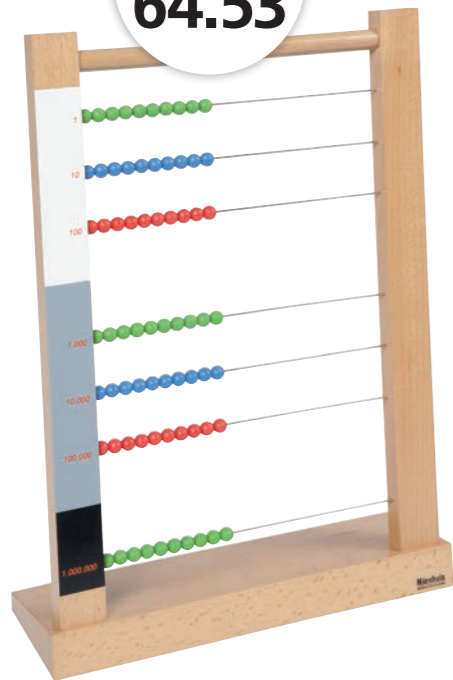

**104.58**

Use Code  
**BEADS**  
for special  
pricing

regular price  
~~63.54~~

**54.01**

**Colored Bead Bars Activity Set**

063701

**Small Bead Frame**  
009300 ●

The Small Bead Frame forms the bridge to abstraction for the decimal system exercises of addition and subtraction.

regular price ~~51.17~~  
**43.49**

**Long Division**  
009500 ●

The Long Division material forms the bridge to abstraction for the decimal system exercises of division. The set consists of 4 color-coded division boards and a wooden tray that holds the 7 racks of tubes with beads, 7 cups and 36 skittles.

regular price ~~277.99~~  
**236.29**

**Small Bead Frame Activity Set**  
060401

regular price ~~54.70~~  
**46.50**

regular price ~~75.97~~  
**64.53**

**Large Bead Frame**  
009400 ●

The Large Bead Frame forms the bridge to abstraction for the decimal system exercises of multiplication.