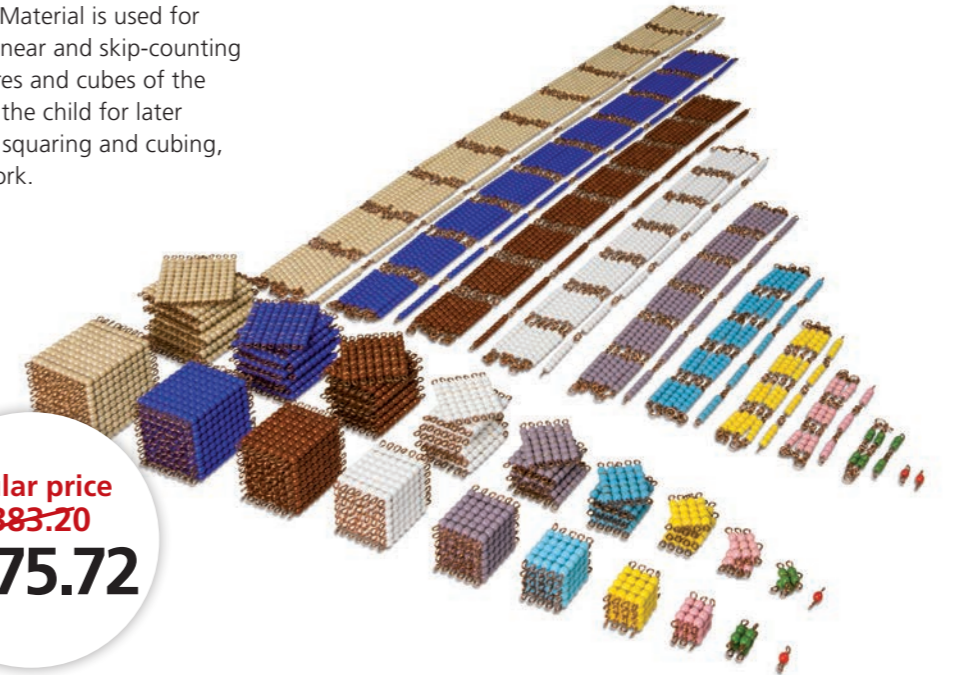

regular price  
~~435.55~~  
**370.22**

**Bead Material Cabinet**  
176000

**Bead Material:**  
**Individual Beads (Glass)**  
0086G0

This extensive set of Bead Material is used for teaching the exercises of linear and skip-counting the quantities of the squares and cubes of the numbers 1-10. It prepares the child for later activities in multiplication, squaring and cubing, as well as base number work.

15%  
discount  
regular price  
~~1,383.20~~  
**1,175.72**

**Bead Material:**  
**Individual Beads (Nylon)**  
0086M0

regular price  
~~1,186.12~~  
**1,008.20**

**Multiplication Board**

008700 •

The Multiplication Board is used for practice with the multiplication tables 1 x 1 through 10 x 10.